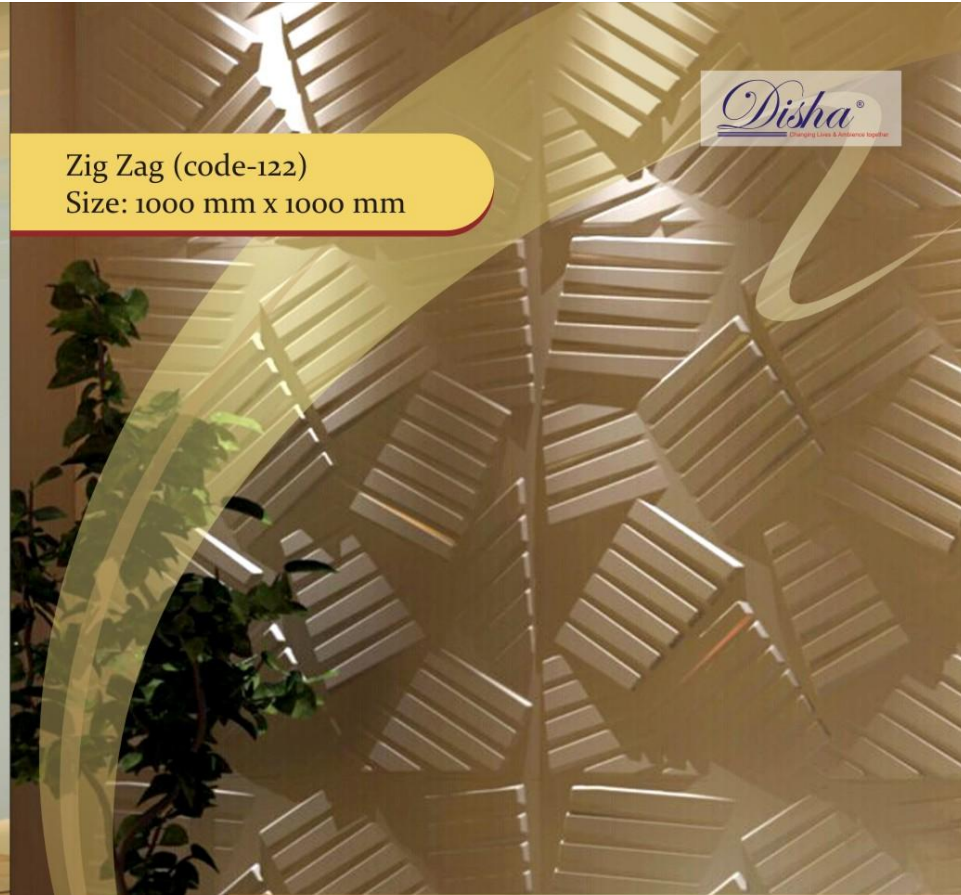

Undulate (code-116)
Size: 1000 mm x 900 mm

Triangle Square (code-117)
Size: 1000 mm x 1000 mm

Archaic Ingot (code-118)
Size: 1220 mm x 1000 mm

Disha
Changing Lives & Ambiance together

Classic bricks (code-119)
Size: 1220 mm x 1150 mm

Disha
Changing Lives & Ambiance together

Elegant bars (code-120)
Size: 1125 mm x 800 mm

Gentle gap (code-121)
Size: 1000 mm x 1000 mm

Zig Zag (code-122)
Size: 1000 mm x 1000 mm

Smooth Flows (code-123)
Size: 1000 mm x 1000 mm

Elegant Ball (code-124)
Size: 1000 mm x 1000 mm

Amazing Band (code-125)
Size: 1000 mm x 1000 mm

Modern Cube (code-126)
Size: 1000 mm x 1000 mm

Modern Edge (code-127)
Size: 1000 mm x 1000 mm

Classic Cuts (code-128)
Size: 1000 mm x 1000 mm

Classic Shapes (code-129)
Size: 1000 mm x 1000 mm

Marvolous Velvet (code-130)
Size: 975 mm x 975 mm

Disha
Changing Lives & Ambiance together

Mixed Curve (code-131)
Size: 1000 mm x 1000 mm

Disha
Changing Lives & Ambiance together