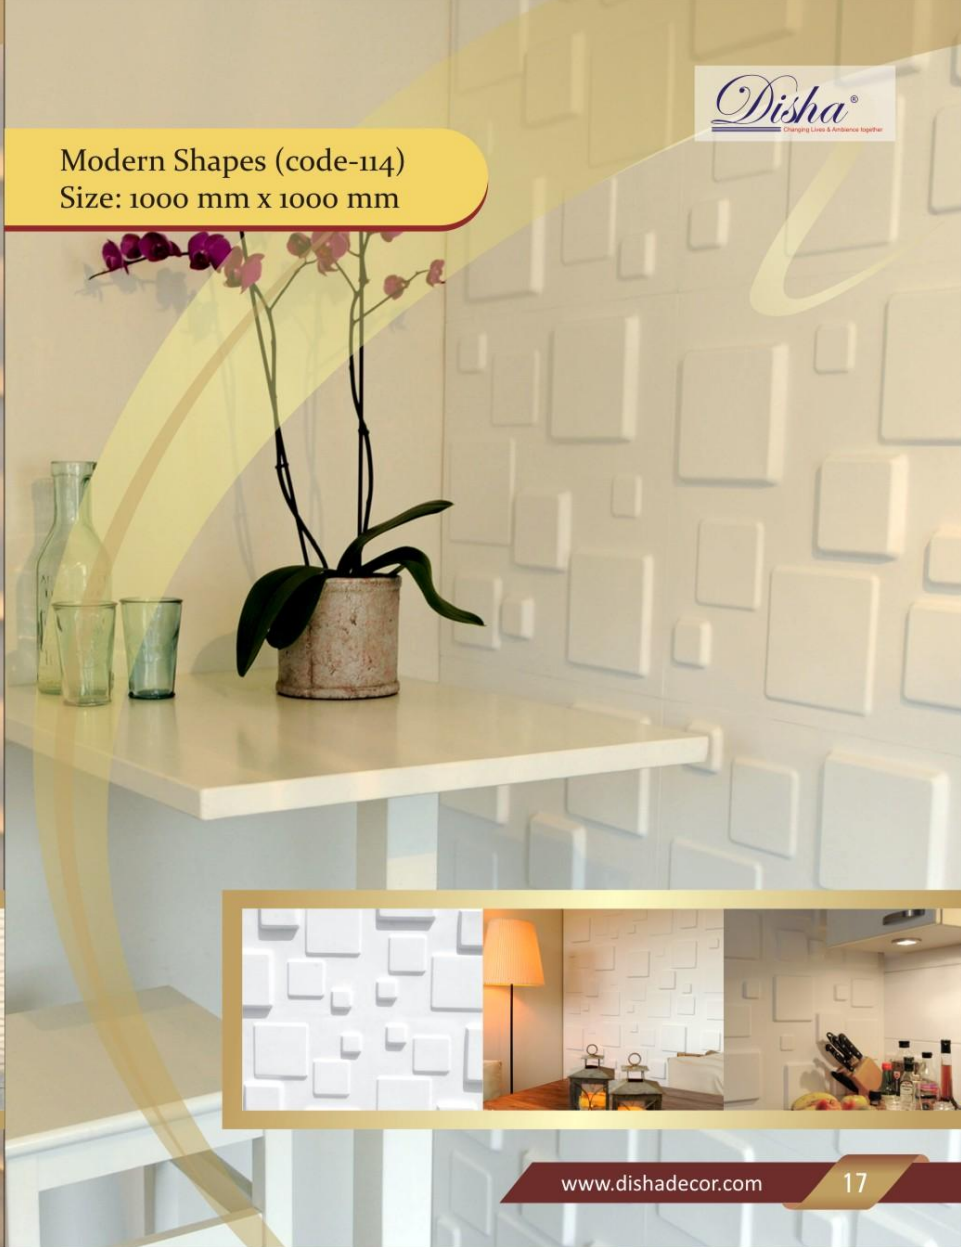

Modern Shapes (code-114)
Size: 1000 mm x 1000 mm