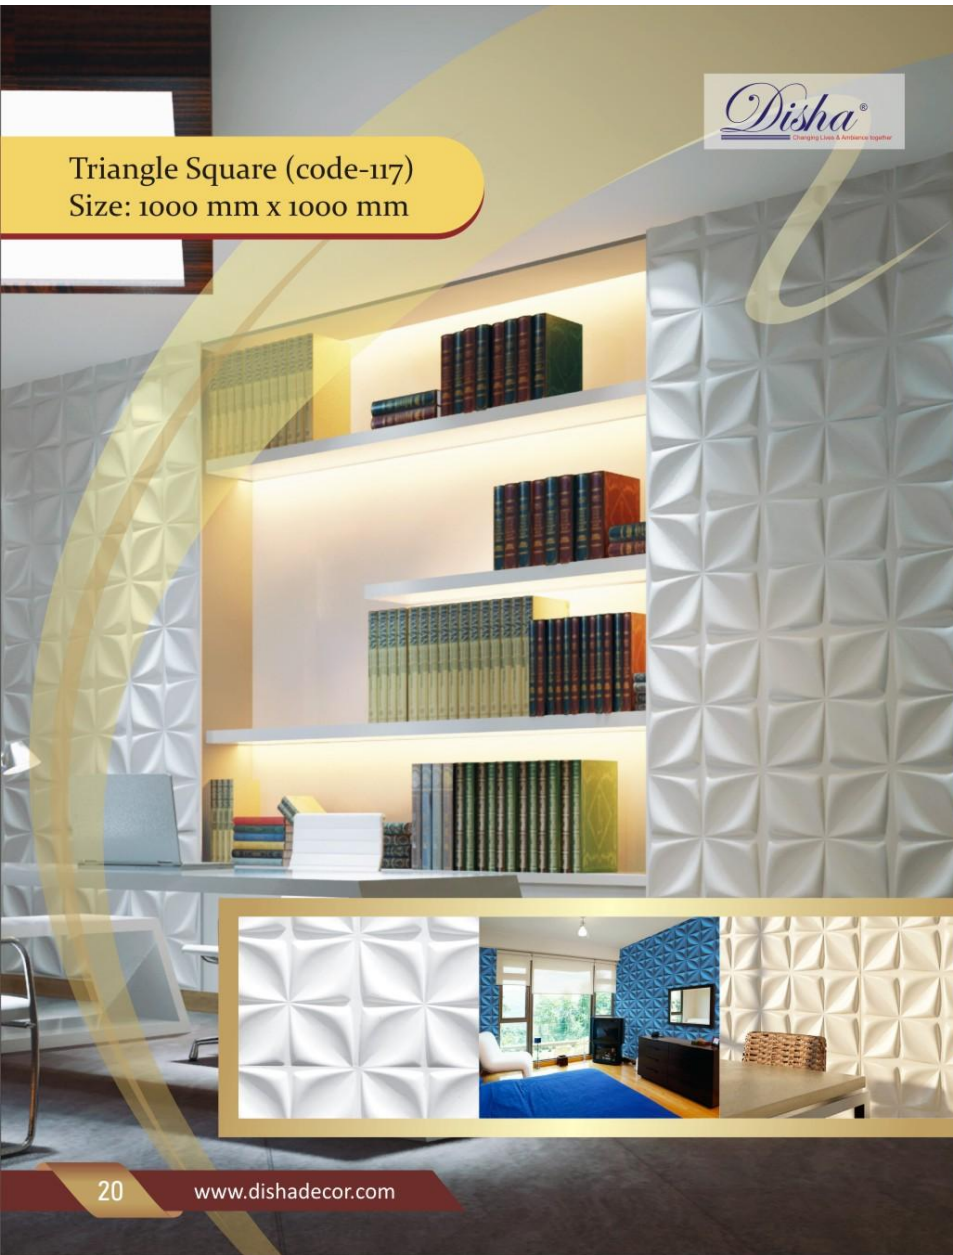

Amazing Cryotas (code-111)
Size: 1000 mm x 1000 mm

Classic Dundees (code-112)
Size: 1000 mm x 1000 mm

Classic Sands (code-113)
Size: 1000 mm x 1000 mm

Modern Shapes (code-114)
Size: 1000 mm x 1000 mm

Art Deco Pitches (code-115)
Size: 1000 mm x 1000 mm

Undulate (code-116)
Size: 1000 mm x 900 mm

Triangle Square (code-117)
Size: 1000 mm x 1000 mm

Archaic Ingot (code-118)
Size: 1220 mm x 1000 mm

Disha
Changing Lives & Ambiance together

Classic bricks (code-119)
Size: 1220 mm x 1150 mm

Disha
Changing Lives & Ambiance together

Elegant bars (code-120)
Size: 1125 mm x 800 mm

Gentle gap (code-121)
Size: 1000 mm x 1000 mm

Zig Zag (code-122)
Size: 1000 mm x 1000 mm

Smooth Flows (code-123)
Size: 1000 mm x 1000 mm