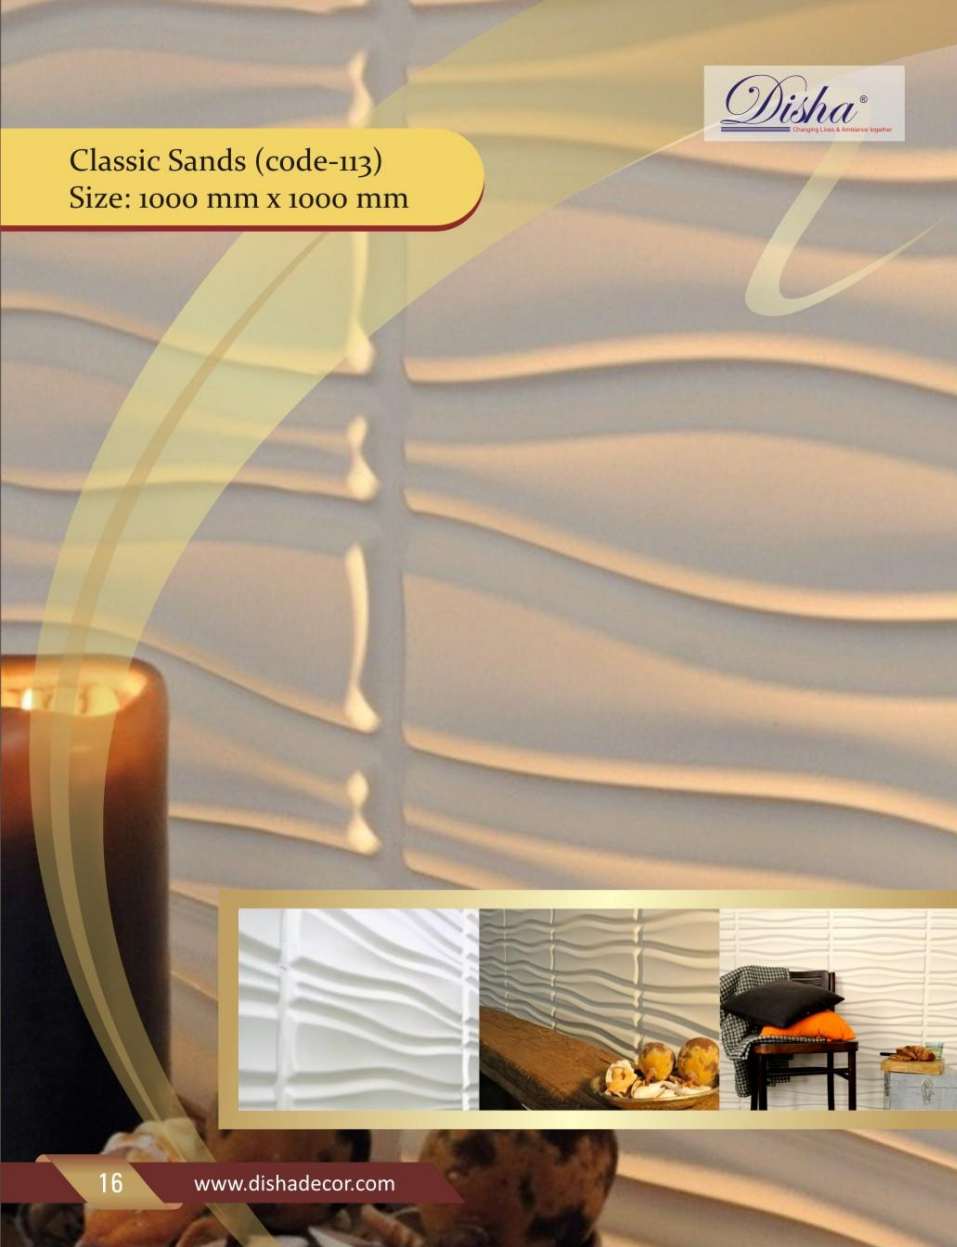

Amazing Cryotas (code-111)
Size: 1000 mm x 1000 mm

Classic Dundees (code-112)
Size: 1000 mm x 1000 mm

Classic Sands (code-113)
Size: 1000 mm x 1000 mm

Modern Shapes (code-114)
Size: 1000 mm x 1000 mm

Art Deco Pitches (code-115)
Size: 1000 mm x 1000 mm