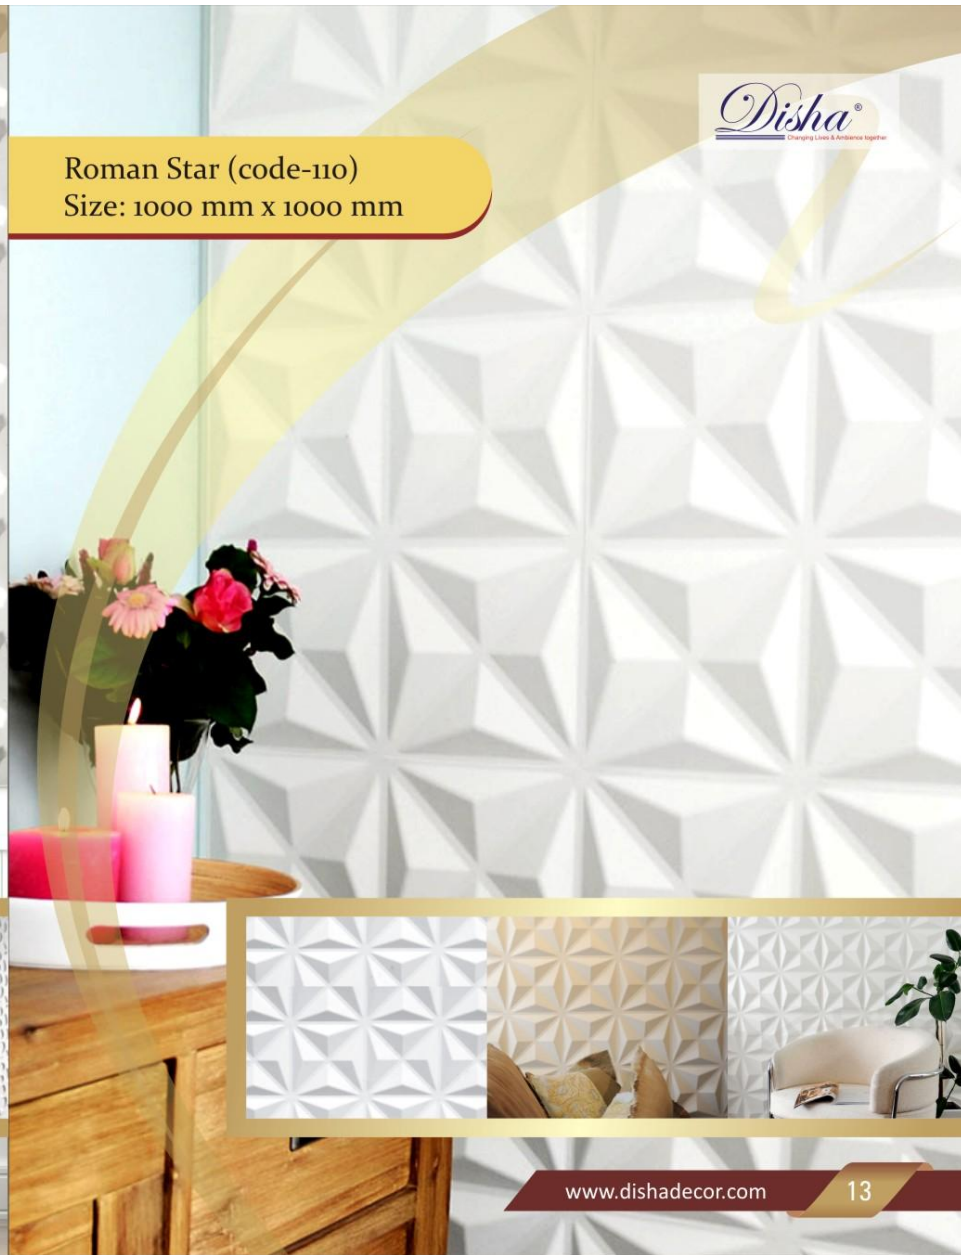

Elegant Square (code-101)
Size: 500 mm x 500 mm

Modern Biscuit (code-102)
Size: 1000 mm x 1000 mm

Modern Ellipses (code-103)
Size: 1000 mm x 1000 mm

Gentle Vaults (code-104)
Size: 1000 mm x 1000 mm

Red Swips (code-105)
Size: 1000 mm x 1000 mm

Magic Waves (code-106)
Size: 1000 mm x 1000 mm

The Craters (code-107)
Size: 1000 mm x 1000 mm

Elegant Splashes (code-108)
Size: 1000 mm x 1000 mm

Gentle Pabbles (code-109)
Size: 1000 mm x 1000 mm

Roman Star (code-110)
Size: 1000 mm x 1000 mm