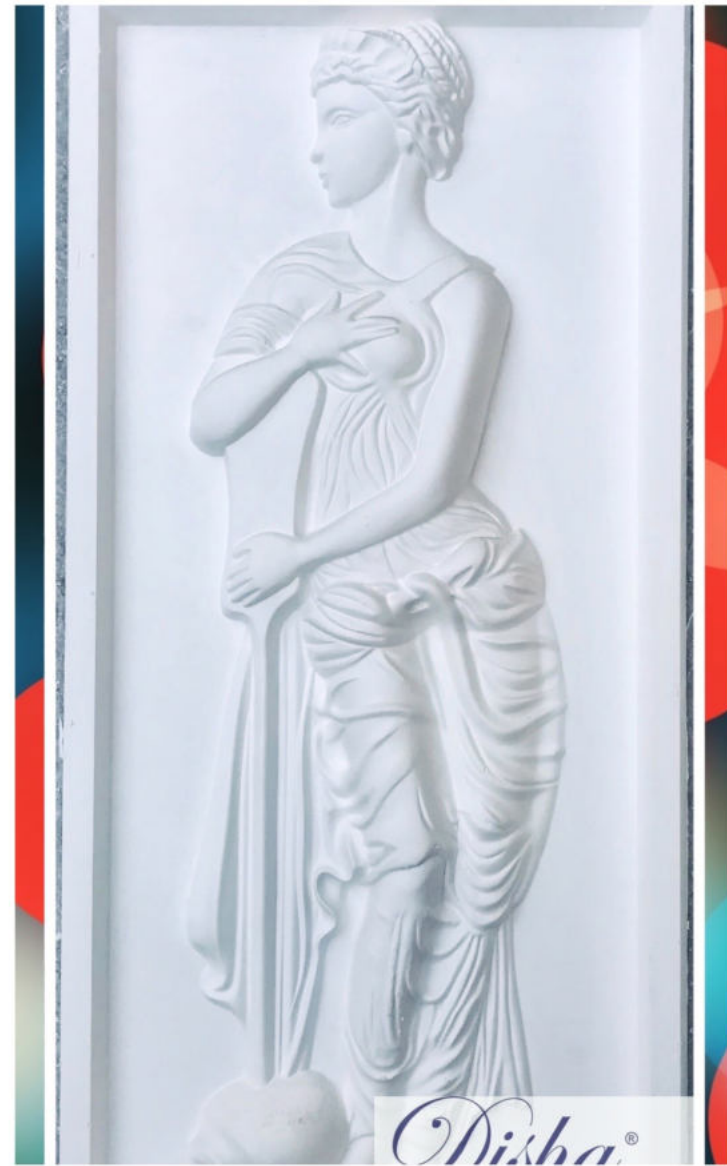

Disha[®]

Changing Lives & Ambience together

info@dishadecor.com, www.dishadecor.com

3D WALL MURALS

CP 18
460 MM

Disha®

Changing Lives & Ambience together

Disha[®]
Changing Lives & Ambience together