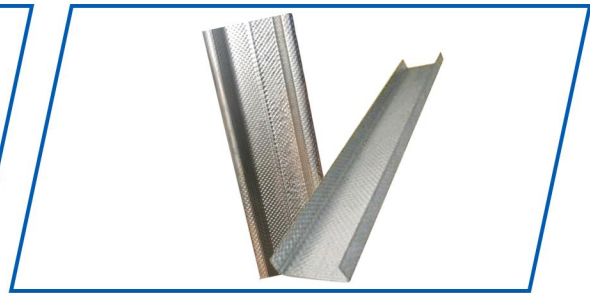

BRANDED FALSE CEILING AND PARTITION CHANNELS

Ceiling Section, Inter, Perimeter,
L-Angle, Stud & Floor

Ultracel Branded Ceiling
Channel

Local Ceiling Channels

फर्क दिखता है।

 Super Quality

 High Strength

 Long Life

OTHER ULTRACEL PRODUCTS

Suspending T-Grids || Laminated Gypsum || Ceiling Tiles
Anchor Fasteners || PVC Plug || Connecting Clip

A DISHA PRODUCT
AN ISO 900:2015 CERTIFIED COMPANY