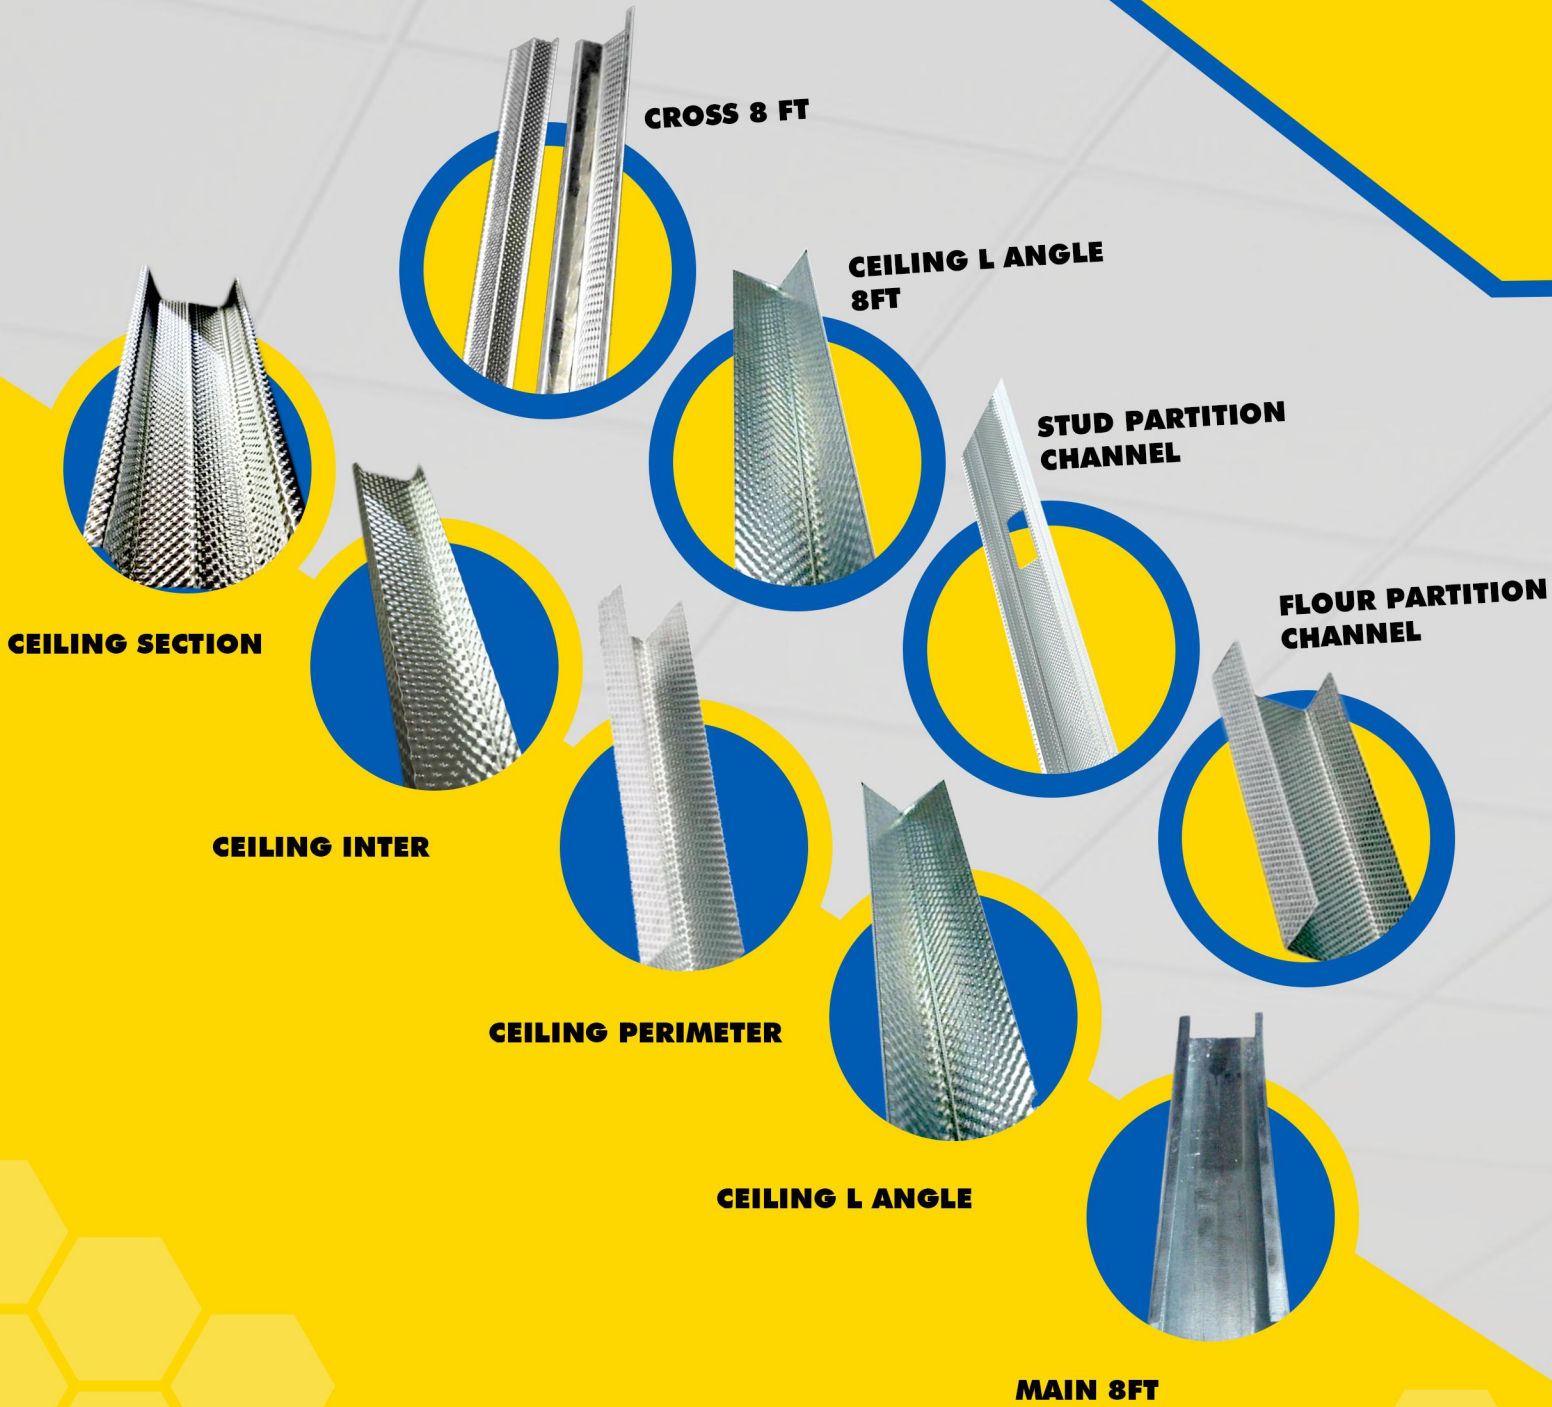

BRANDED FALSE CEILING AND PARTITION CHANNELS

Ceiling Section, Inter, Perimeter,
L-Angle, Stud & Floor

Ultracel Branded Ceiling
Channel

Local Ceiling Channels

फर्क दिखता है।

 Super Quality

 High Strength

 Long Life

OTHER ULTRACEL PRODUCTS

Suspending T-Grids || Laminated Gypsum || Ceiling Tiles
Anchor Fasteners || PVC Plug || Connecting Clip

A DISHA PRODUCT
AN ISO 900:2015 CERTIFIED COMPANY