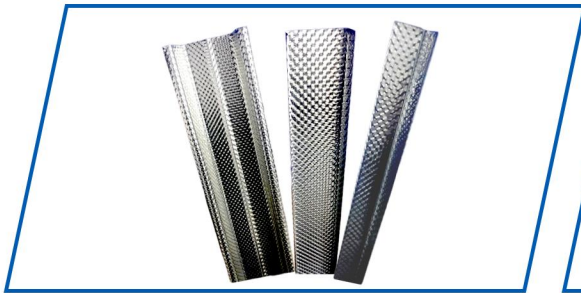

BRANDED FALSE CEILING AND PARTITION CHANNELS

Ceiling Section, Inter, Perimeter,
L-Angle, Stud & Floor

Ultracel Branded Ceiling
Channel

Local Ceiling Channels

फर्क दिखता है।

 Super Quality

 High Strength

 Long Life

OTHER ULTRACEL PRODUCTS

Suspending T-Grids || Laminated Gypsum || Ceiling Tiles
Anchor Fasteners || PVC Plug || Connecting Clip

A DISHA PRODUCT
AN ISO 900:2015 CERTIFIED COMPANY